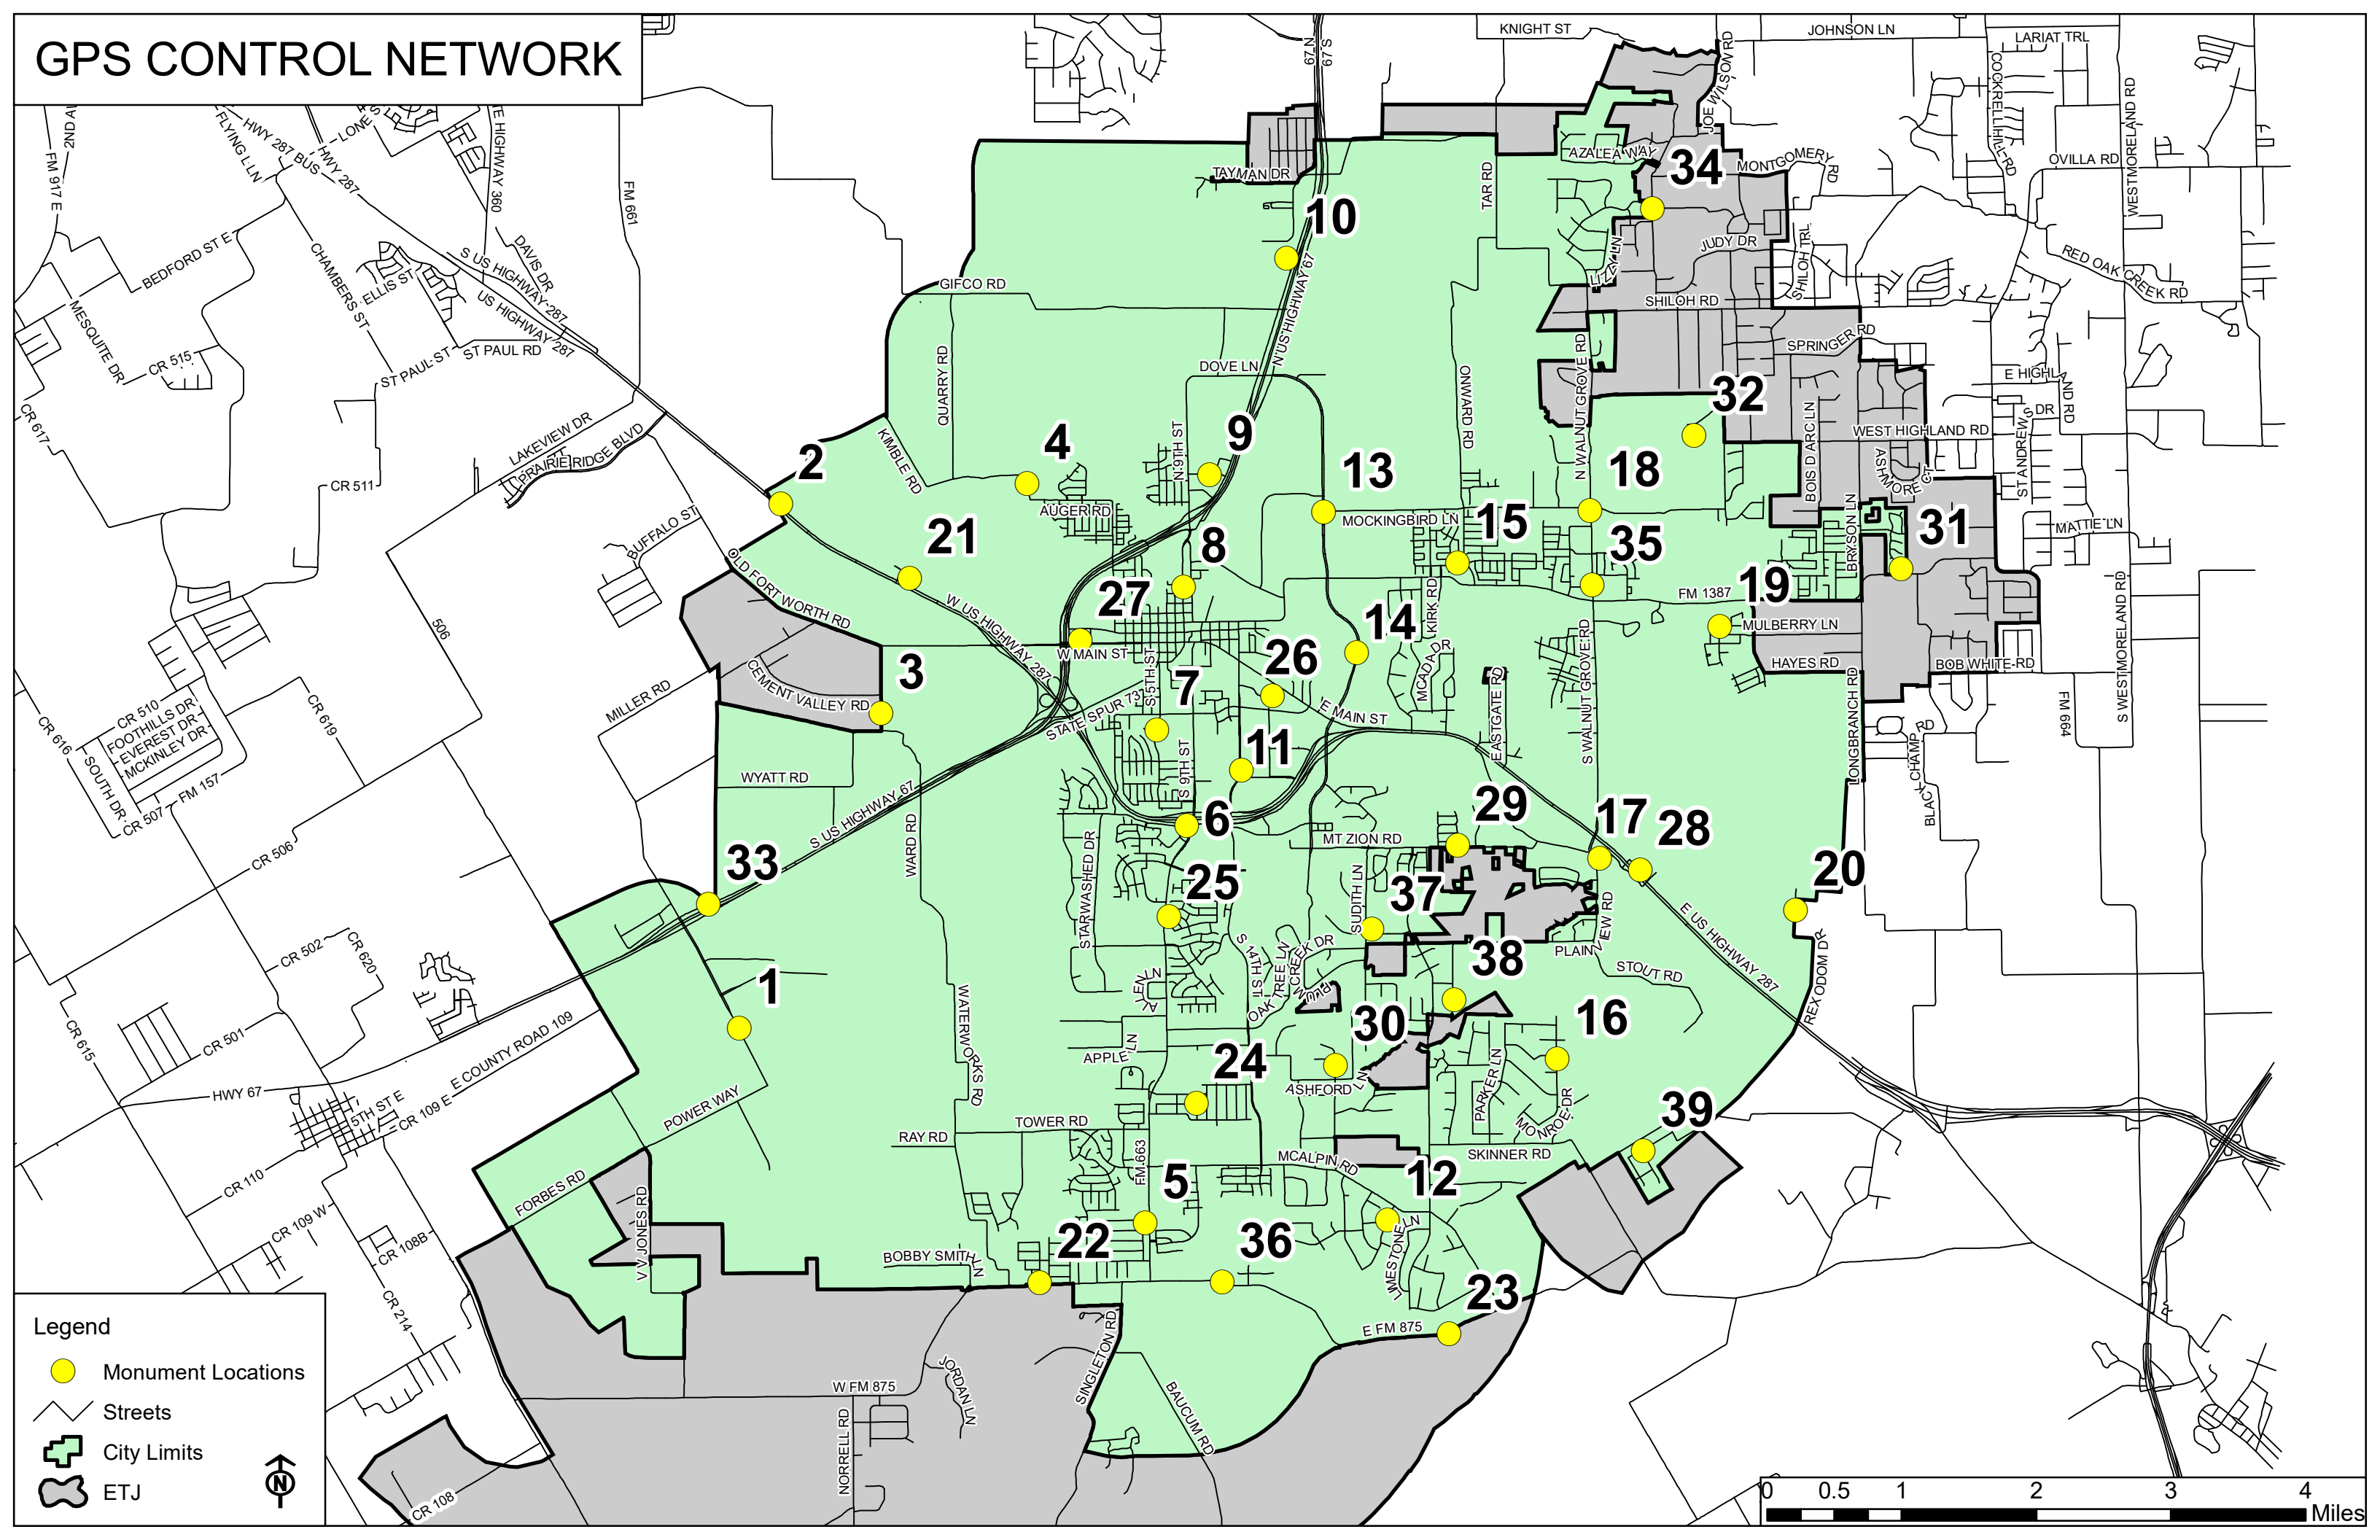

GPS CONTROL NETWORK

Legend

- Monument Locations
- Streets
- City Limits
- ETJ