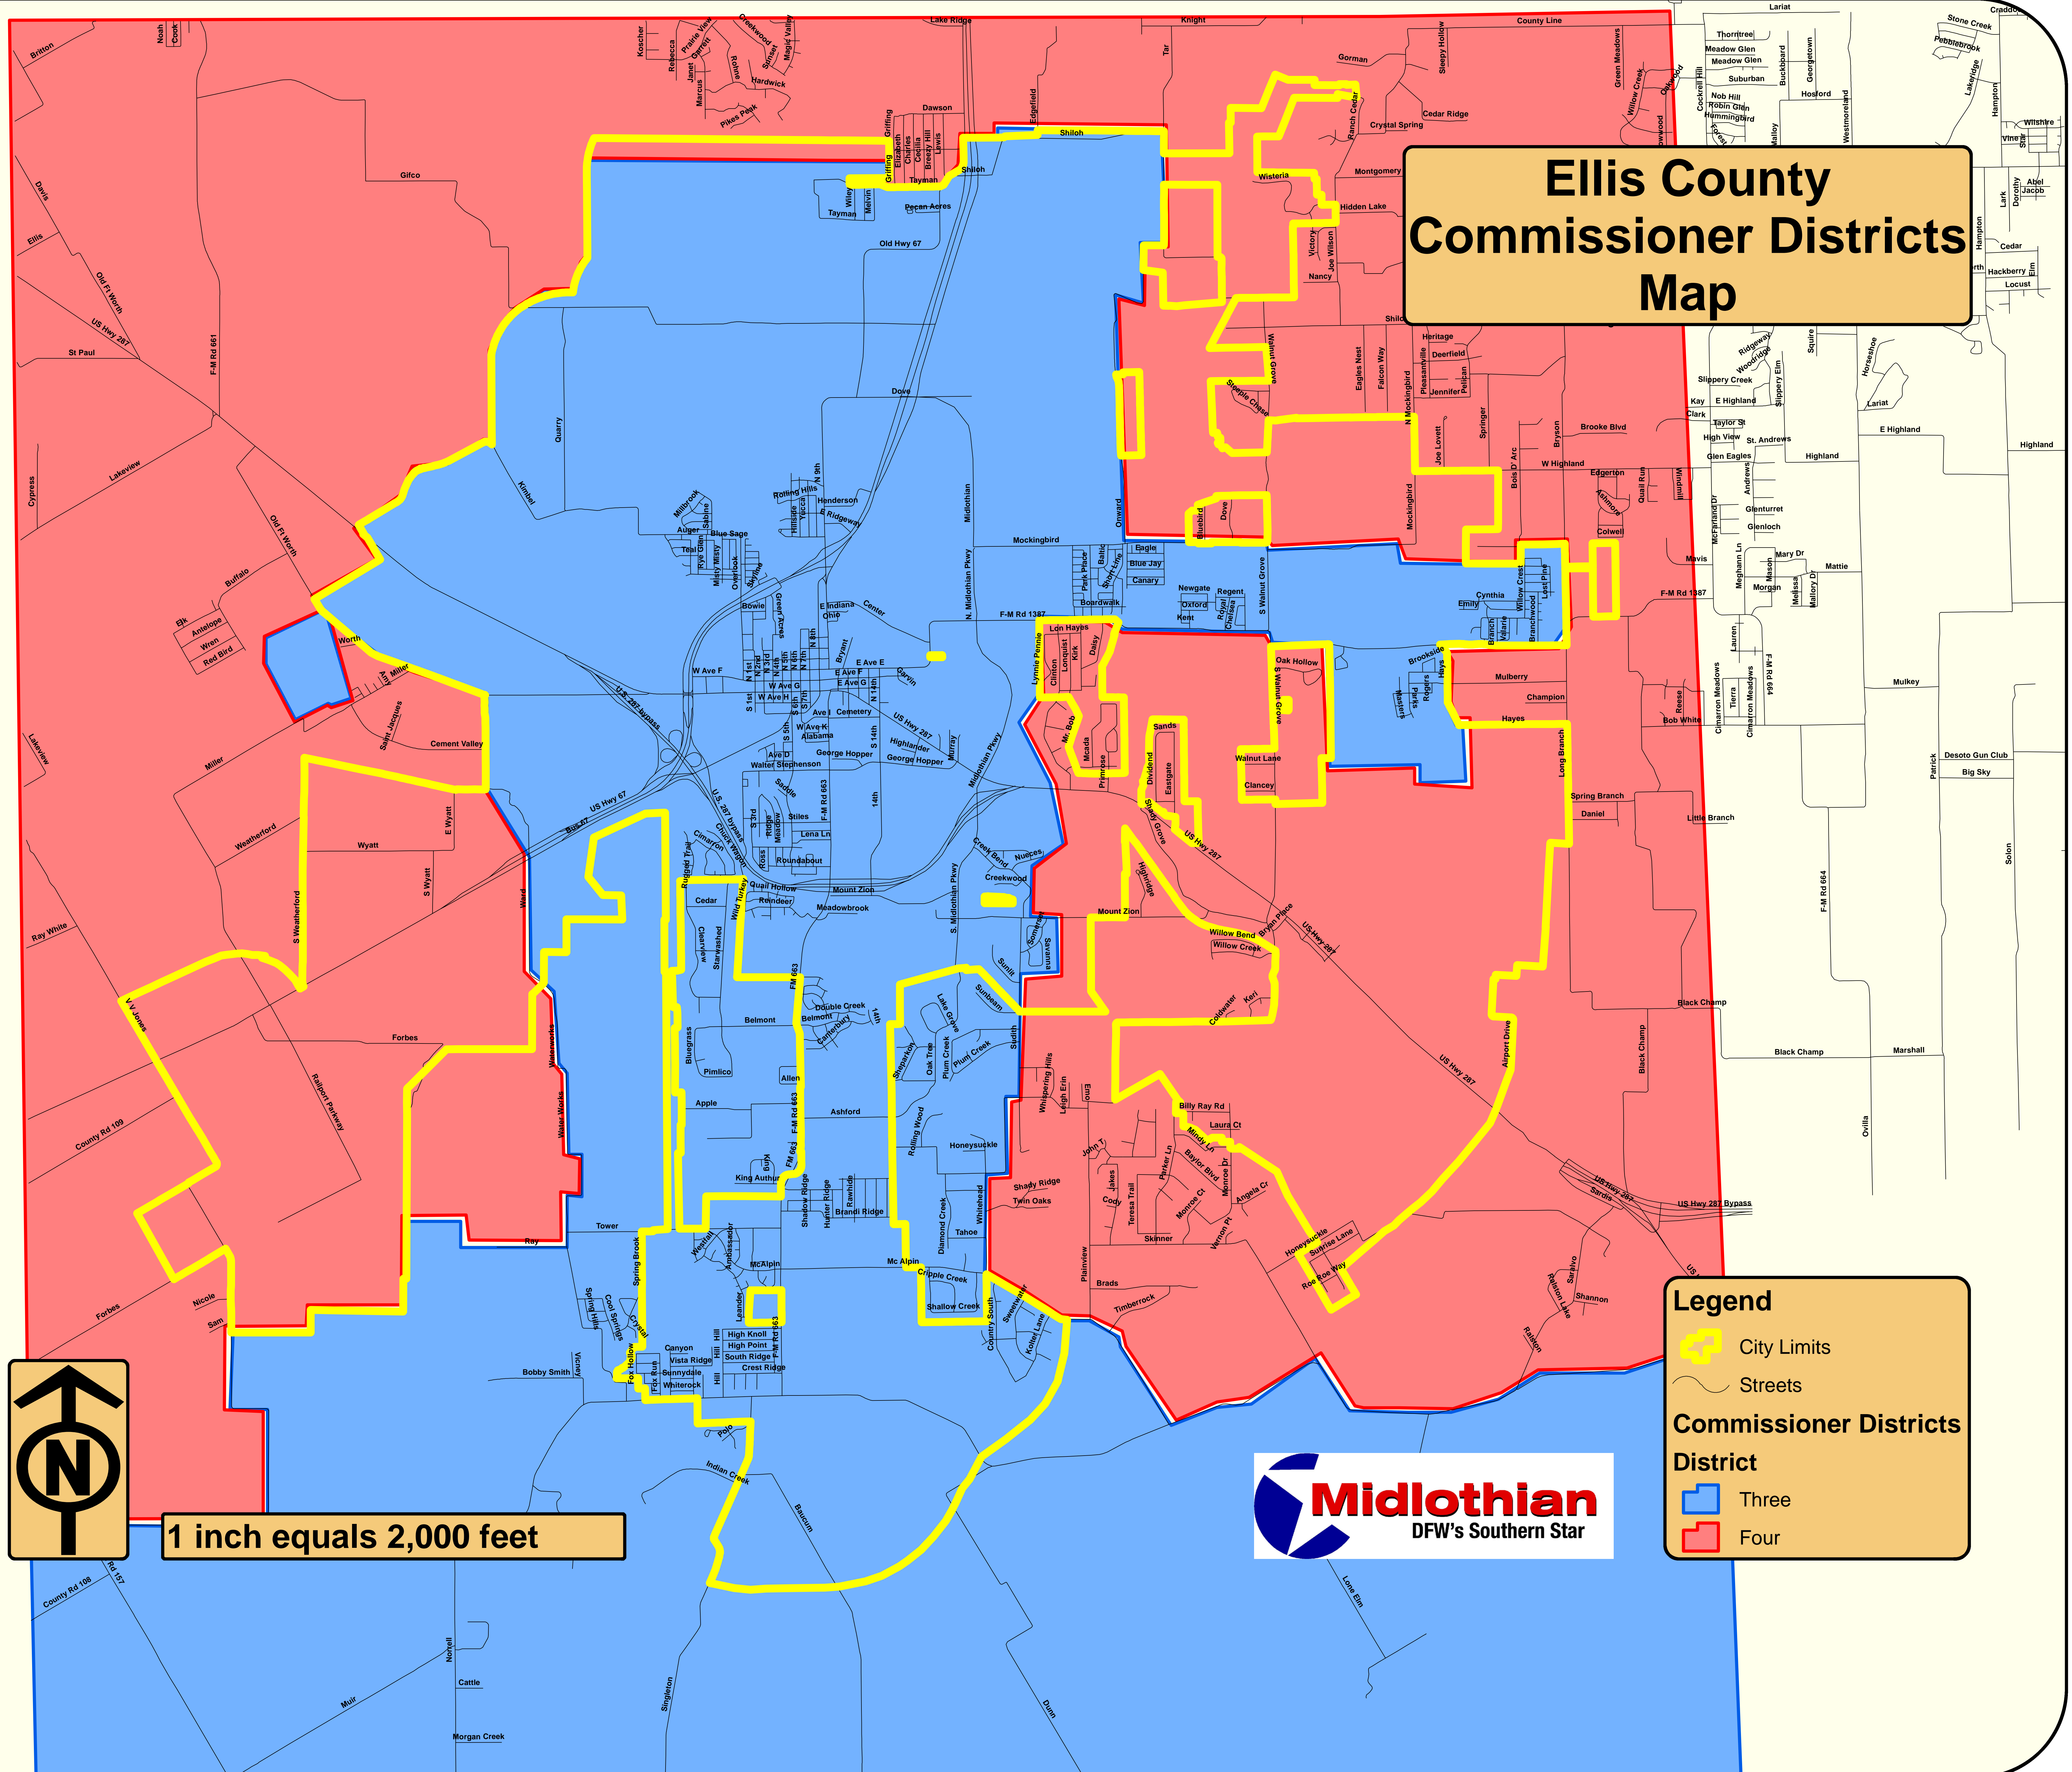

Ellis County Commissioner Districts Map

1 inch equals 2,000 feet

Legend

- City Limits
- Streets

Commissioner Districts

District

- Three
- Four